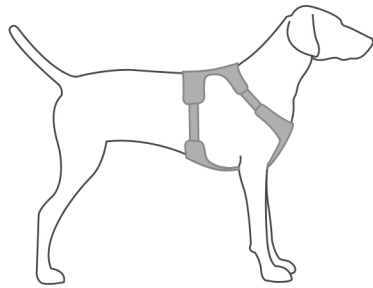

Harness Size Chart

Dog's Girth
Measure around
widest part of rib cage

Hi & Light™ Harness Size Chart

In between sizes: Choose the largest size.

9-13 in
23-33 cm

XXXS

13-17 in
33-43 cm

XXS

17-22 in
43-56 cm

XS

22-27 in
56-69 cm

S

27-32 in
69-81 cm

M

32-42 in
81-107 cm

L/XL

Front Range™ Harness Size Chart

In between sizes: Choose the largest size.

13-17 in
33-43 cm

XXS

17-22 in
43-56 cm

XS

22-27 in
56-69 cm

S

27-32 in
69-81 cm

M

32-42 in
81-107 cm

L/XL

Web Master™ Harness Size Chart

In between sizes: Choose the smallest size.

13-17 in
33-43 cm

XXS