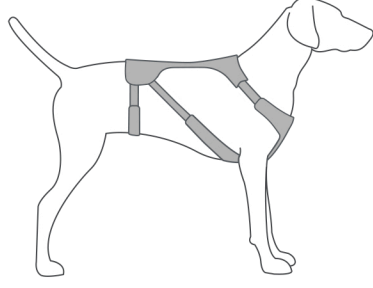

32-42 in
81-107 cm

L/XL

Doubleback™ Harness Size Chart

In between sizes: Choose the smallest size.

17-22 in
43-56 cm

XS

22-27 in
56-69 cm

S

27-32 in
69-81 cm

M

32-42 in
81-107 cm

L

Omnijore™ Joring System Size Chart

In between sizes: Choose the smallest size.

22-27 in
56-69 cm

S

27-32 in
69-81 cm

M

32-42 in
81-107 cm

L/XL

Load Up™ Harness Size Chart

In between sizes: Choose the smallest size.

13-17 in
33-43 cm

XXS