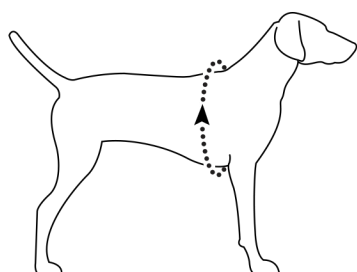

Harness Size Chart

Dog's Girth
Measure around
widest part of rib cage

Hi & Light™ Harness Size Chart

In between sizes: Choose the largest size.

9-13 in
23-33 cm

XXXS

13-17 in
33-43 cm

XXS

17-22 in
43-56 cm

XS

22-27 in
56-69 cm

S

27-32 in
69-81 cm

M

32-42 in
81-107 cm

L/XL

Front Range™ Harness Size Chart

In between sizes: Choose the largest size.

13-17 in
33-43 cm

XXS

17-22 in
43-56 cm

XS

22-27 in
56-69 cm

S

27-32 in
69-81 cm

M

32-42 in
81-107 cm

L/XL

Web Master™ Harness Size Chart

In between sizes: Choose the smallest size.

13-17 in
33-43 cm

XXS