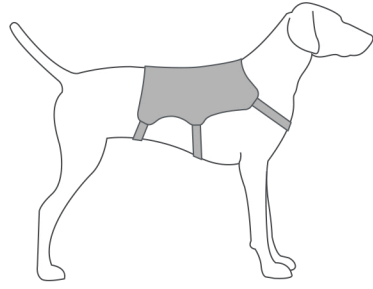

27-32 in
69-81 cm

M

32-42 in
81-107 cm

L/XL

Web Master™ Harness Size Chart

In between sizes: Choose the smallest size.

13-17 in
33-43 cm

XXS

17-22 in
43-56 cm

XS

22-27 in
56-69 cm

S

27-32 in
69-81 cm

M

32-42 in
81-107 cm

L/XL

Web Master Pro™ Harness Size Chart

In between sizes: Choose the smallest size.

17-22 in
43-56 cm

XS

22-27 in
56-69 cm

S

27-32 in
69-81 cm

M

32-42 in
81-107 cm

L/XL

Doubleback™ Harness Size Chart

In between sizes: Choose the smallest size.

17-22 in
43-56 cm

XS

22-27 in
56-69 cm

S