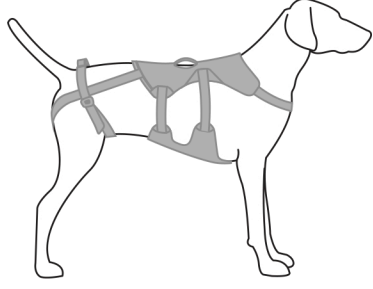

Web Master Pro™ Harness Size Chart

In between sizes: Choose the smallest size.

17-22 in
43-56 cm

XS

22-27 in
56-69 cm

S

27-32 in
69-81 cm

M

32-42 in
81-107 cm

L/XL

Doubleback™ Harness Size Chart

In between sizes: Choose the smallest size.

17-22 in
43-56 cm

XS

22-27 in
56-69 cm

S