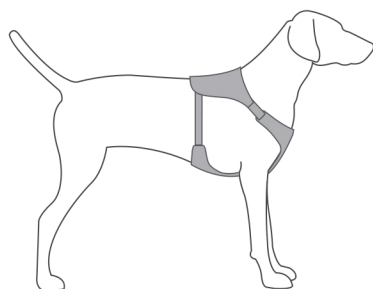

Harness Size Chart

Dog's Girth
Measure around
widest part of rib cage

Hi & Light™ Harness Size Chart

In between sizes: Choose the largest size.

9-13 in
23-33 cm

XXXS

13-17 in
33-43 cm

XXS

17-22 in
43-56 cm

XS

22-27 in
56-69 cm

S

27-32 in
69-81 cm

M

32-42 in
81-107 cm

L/XL

Front Range™ Harness Size Chart

In between sizes: Choose the largest size.

13-17 in
33-43 cm

XXS

17-22 in
43-56 cm

XS

22-27 in
56-69 cm

S

27-32 in
69-81 cm

M

32-42 in
81-107 cm

L/XL

Load Up™ Harness Size Chart

In between sizes: Choose the smallest size.

13-17 in
33-43 cm

XXS