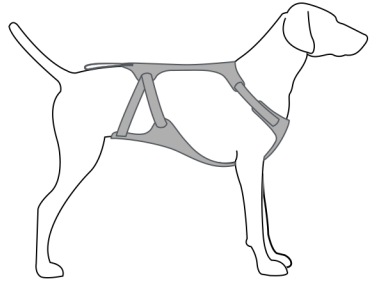

32-42 in
81-107 cm

L/XL

Doubleback™ Harness Size Chart

In between sizes: Choose the smallest size.

17-22 in
43-56 cm

XS

22-27 in
56-69 cm

S

27-32 in
69-81 cm

M

32-42 in
81-107 cm

L

Omnijore™ Joring System Size Chart

In between sizes: Choose the smallest size.

22-27 in
56-69 cm

S

27-32 in
69-81 cm

M

32-42 in
81-107 cm

L/XL

Load Up™ Harness Size Chart

In between sizes: Choose the smallest size.

13-17 in
33-43 cm

XXS

17-22 in
43-56 cm

XS

22-27 in
56-69 cm

S

27-32 in
69-81 cm

M

32-42 in
81-107 cm

L/XL