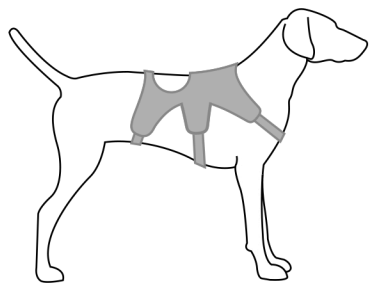

Front Range™ Harness Size Chart

In between sizes: Choose the largest size.

13-17 in
33-43 cm

XXS

17-22 in
43-56 cm

XS

22-27 in
56-69 cm

S

27-32 in
69-81 cm

M

32-42 in
81-107 cm

L/XL

Web Master™ Harness Size Chart

In between sizes: Choose the smallest size.

13-17 in
33-43 cm

XXS

17-22 in
43-56 cm

XS

22-27 in
56-69 cm

S

27-32 in
69-81 cm

M

32-42 in
81-107 cm

L/XL

Web Master Pro™ Harness Size Chart

In between sizes: Choose the smallest size.

17-22 in
43-56 cm

XS

22-27 in
56-69 cm

S

27-32 in
69-81 cm

M